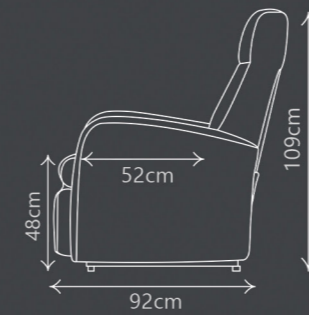

PARIS

L2M
LIFT
RELAX
FULL RELAX
2 MOTORS

FUNCTIONS

COLORS

MOZART

#FX001
Brown

#FX002
Light Taupe

#FX007
Marble Grey

#FX004
Dark Grey

OPTIONS