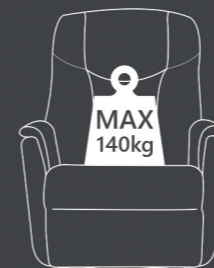

PARIS

L2M
LIFT
RELAX
FULL RELAX
2 MOTORS

FUNCTIONS

COLORS

MOZART

#FX001
Brown

#FX002
Light Taupe

#FX007
Marble Grey

#FX004
Dark Grey

OPTIONS