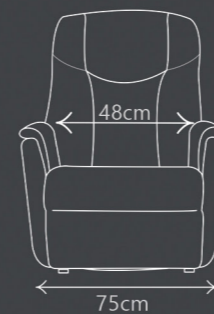

PARIS

L2M
LIFT
RELAX
FULL RELAX
2 MOTORS

FUNCTIONS

COLORS

MOZART

#FX001
Brown

#FX002
Light Taupe

#FX007
Marble Grey

#FX004
Dark Grey

OPTIONS