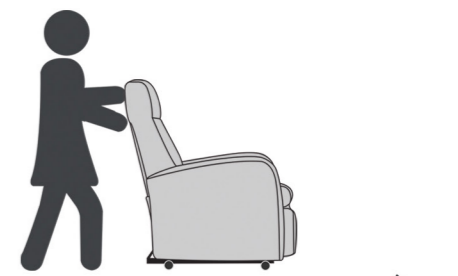

#FX001
Brown

#FX002
Light Taupe

#FX007
Marble Grey

#FX004
Dark Grey

OPTIONS

Wheel Set

Easy move, Wheel Set

Battery Kit